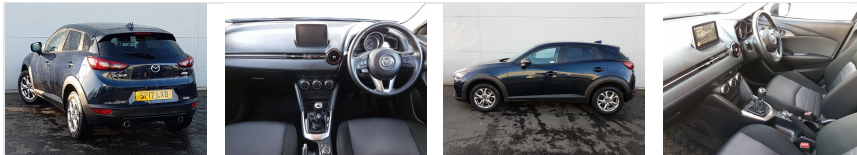

2017(17) Mazda Mazda CX-3 2.0 SE-L Nav 5dr

£12,298 Was £12,698

MAZDA APPROVED USED CARS 

Engine Size	2 l
Transmission	Manual
Mileage	30,748 miles
Fuel Type	Petrol
Tax Cost	£145

Available at

Kirkcaldy

VEHICLE INFORMATION

Mileage	30,748 miles	Registered	2017(17)	Registration	SP17LXB
Fuel Type	Petrol	Bodystyle	Hatchback	Doors	5
Transmission	Manual	Engine Size	2 l	Fuel Consumption	47.9 mpg
Exterior Colour	Blue	Interior Trim	N/A	Previous Owners	N/A
Tax Band	E			Power BHP	120 BHP