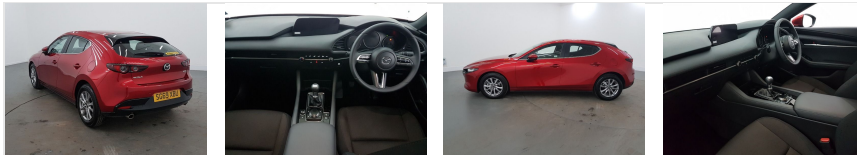

## 2019(69) Mazda Mazda3 2.0 Skyactiv-G MHEV SE-L 5dr

£17,698 Was £18,698

MAZDA APPROVED USED CARS 

Engine Size	2 l
Transmission	Manual
Mileage	3,712 miles
Fuel Type	Petrol
Tax Cost	£145

Available at

Glasgow

### VEHICLE INFORMATION

Mileage	3,712 miles	Registered	2019(69)	Registration	SG69XBU
Fuel Type	Petrol	Bodystyle	Hatchback	Doors	5
Transmission	Manual	Engine Size	2 l	Fuel Consumption	N/A
Exterior Colour	Red	Interior Trim	N/A	Previous Owners	N/A
Tax Band				Power BHP	122 BHP